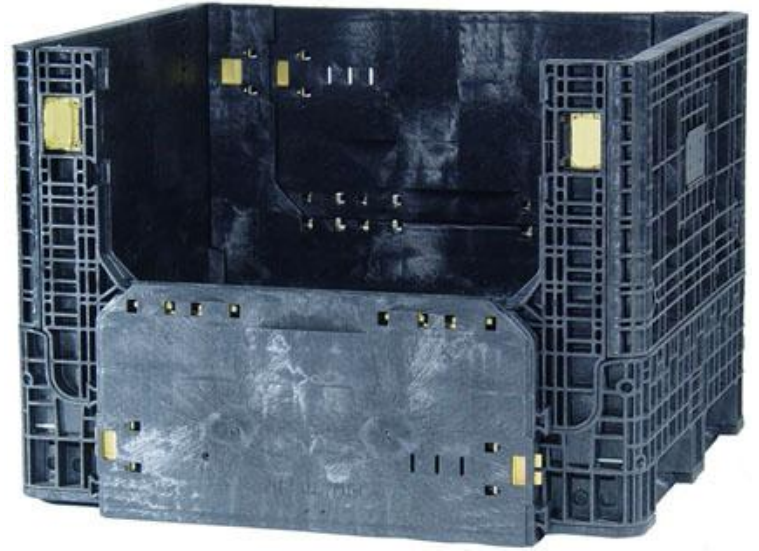

\$99.00 EA – HUNDREDS AVAILABLE

**COLLAPSIBLE EXPANDED METAL BASKET
40" X 36" X 32" HIGH
EXPANDED METAL SIDES / SOLID FLOOR
2 DROP GATES**

\$ 115.00 EA – 9 AVAILABLE

**SOLID VENTED COLLAPSIBLE CONTAINER
42" X 32" X 30" HIGH
DROP GATES / 4-WAY FORK STIRRUPS**

\$ 165.00 EA - 76 AVAILABLE

**HEAVY-DUTY EXPANDED METAL BASKET
40.5" X 34" X 30" HIGH
SOLID FLOOR / NO DROP GATES**

\$ 99.00 EA - 100 AVAILABLE

H.D. SOLID STEEL CONTAINERS
48" X 36" X 34" HIGH
SOLID SIDES AND FLOOR
FORK STIRRUPS / 2 DROP GATES
\$ 175.00 EA – 50 AVAILABLE

COLLAPSIBLE PLASTIC BULK BOXES
MIXED COLOURS.
48" X 45" X 34" HIGH
DROP DOORS
\$ 115.00 EA - 70 AVAILABLE

E.S.D. BINS WITH LIDS – ANTI STATIC
24" X 16" X 11" HIGH. COME WITH LIDS
\$ 14.95 EA – THOUSANDS AVAIL.
*****MIN QUANTITY PURCHASE*****

USED DROP BOTTOM BINS
48 X 30 X 35" HIGH
\$195.00 EA / 18 AVAILABLE

**CC3A SOLID CORRUGATED BINS
53" X 42" X 38" HIGH.**

\$ 215 EA – 50 AVAILABLE

**USED PLASTIC BULK BOXES
48 X 45 X 25" HIGH
EXCELLENT CONDITION – OFF LEASE
\$110.00 EA / 60 AVAILABLE**